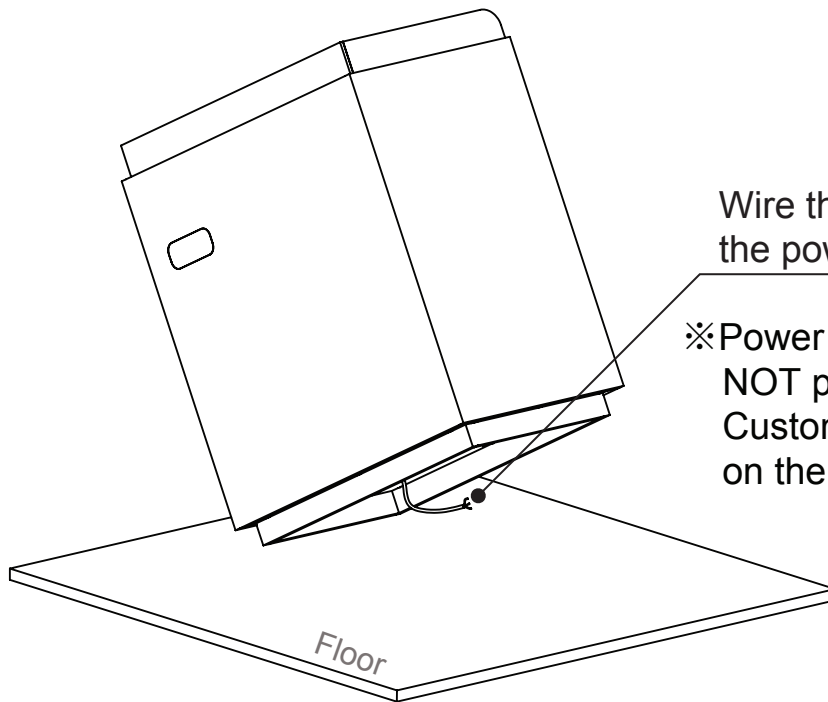

Luna

• Customers must ask professional electricians to install this product.

Dimensions [mm]

For optional LED light
Power supply : 220/240 V 50/60 Hz

Power supply [mm]

Power supply is needed only for the optional LED light.

Power supply : 220/240 V 50/60 Hz
(For optional LED light)

Parts list

* :Option

※ Power switch for LED light is NOT provided.
Customers need to install the switch on the wall.

x 2

Installation

*1. (Only for optional LED light)

Wire the cable of LED light to the power supply on the floor.

※Power switch for LED light is NOT provided.
Customers need to install the switch on the wall.

Maintenance

TAKARA BELMONT

TAKARA BELMONT (UK) LTD.