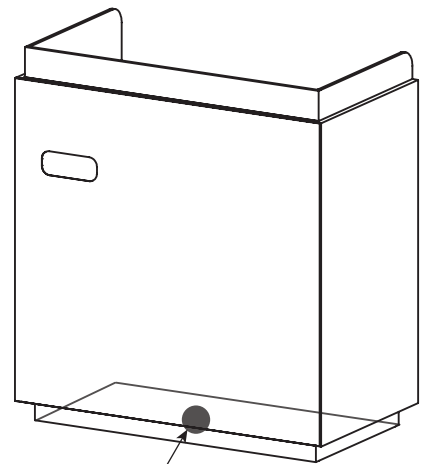

Luna

• Customers must ask professional electricians to install this product.

Dimensions [mm]

For optional LED light
Power supply : 220/240 V 50/60 Hz

Power supply [mm]

Power supply is needed only for the optional LED light.

Power supply : 220/240 V 50/60 Hz
(For optional LED light)

Parts list

* :Option

※ Power switch for LED light is NOT provided.
Customers need to install the switch on the wall.

x 2

Installation

*1. (Only for optional LED light)

Wire the cable of LED light to the power supply on the floor.

※Power switch for LED light is NOT provided.
Customers need to install the switch on the wall.

Maintenance

TAKARA BELMONT

TAKARA BELMONT (UK) LTD.