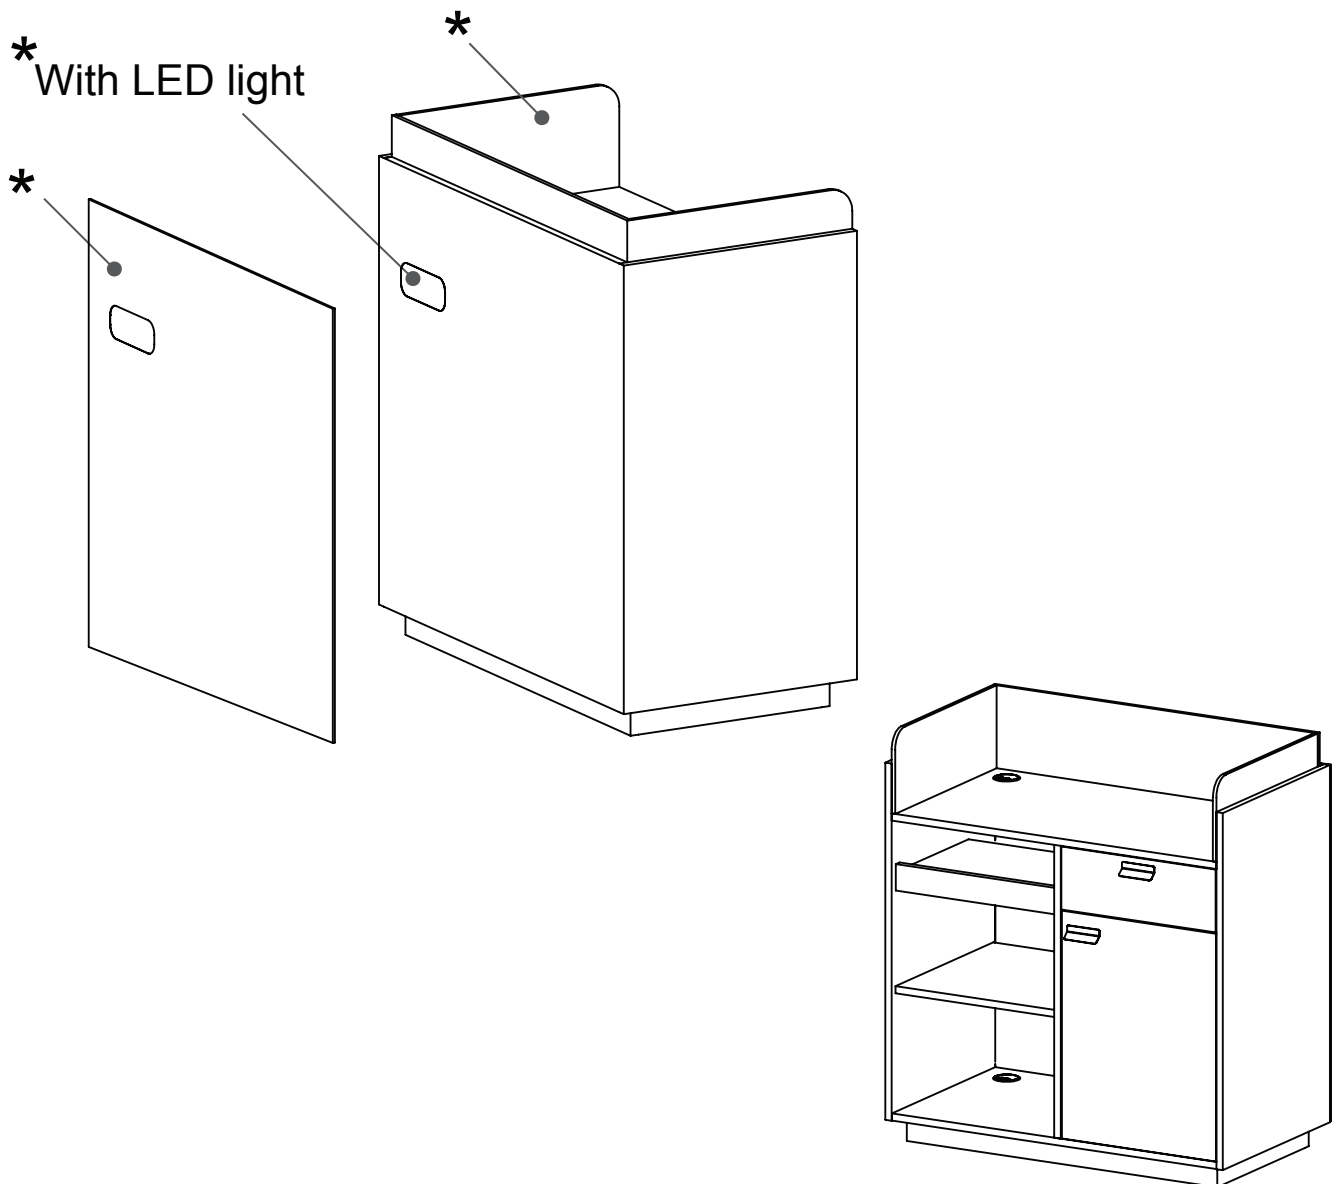

Luna

• Customers must ask professional electricians to install this product.

Dimensions [mm]

For optional LED light
Power supply : 220/240 V 50/60 Hz

Power supply [mm]

Power supply is needed only for the optional LED light.

Power supply : 220/240 V 50/60 Hz
(For optional LED light)

Parts list

* :Option

※ Power switch for LED light is NOT provided.
Customers need to install the switch on the wall.

x 2

Installation

*1. (Only for optional LED light)

Wire the cable of LED light to the power supply on the floor.

※Power switch for LED light is NOT provided.
Customers need to install the switch on the wall.

Maintenance

TAKARA BELMONT

TAKARA BELMONT (UK) LTD.