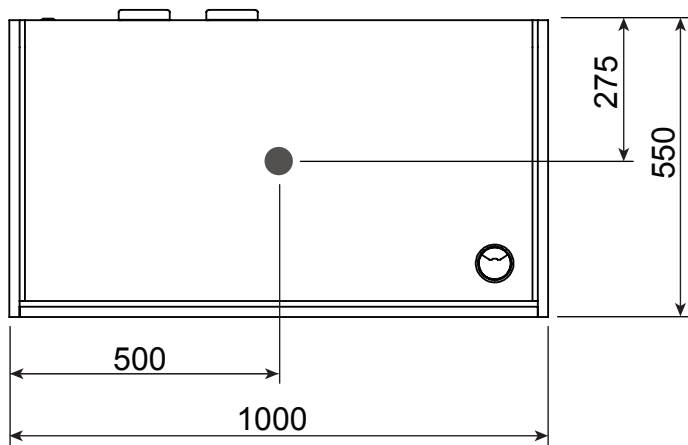

Luna

• Customers must ask professional electricians to install this product.

Dimensions [mm]

For optional LED light
Power supply : 220/240 V 50/60 Hz

Power supply [mm]

Power supply is needed only for the optional LED light.