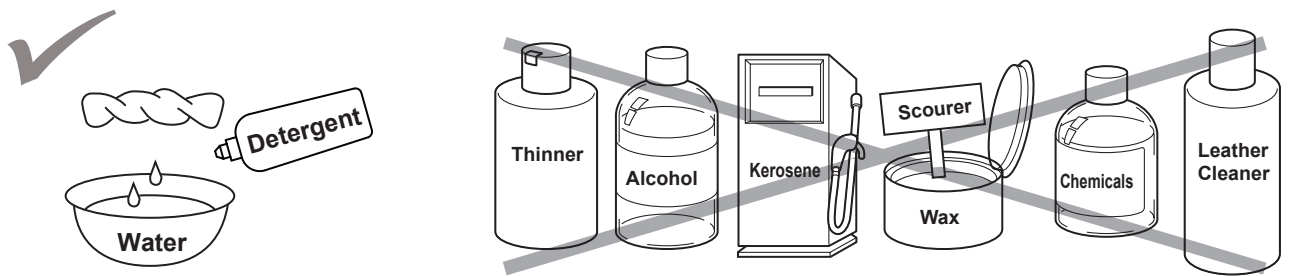

Maintenance

TAKARA BELMONT

TAKARA BELMONT (UK) LTD.

BELMONT HOUSE, ONE ST.ANDREWS WAY, BOW

LONDON E3 3PA, UNITED KINGDOM

[http:// www.takarahairdressing.co.uk](http://www.takarahairdressing.co.uk)

TEL : +44 (0)20 7515 0333

Email : hairdressing@takara.co.uk