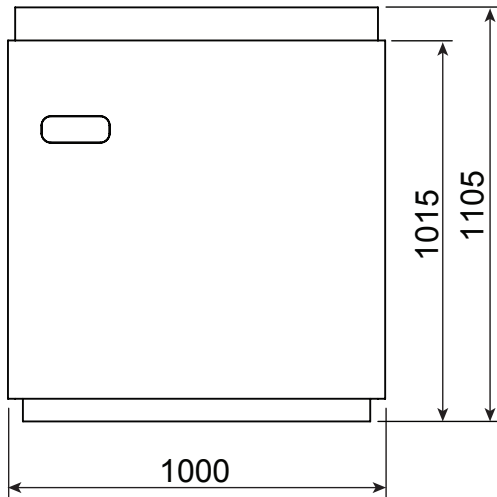

Luna

• Customers must ask professional electricians to install this product.

Dimensions [mm]

For optional LED light
Power supply : 220/240 V 50/60 Hz

Power supply [mm]

Power supply is needed only for the optional LED light.